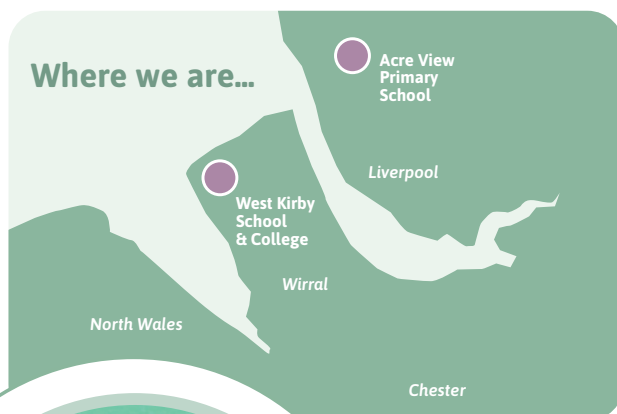

*A nurturing community:
embracing inclusivity &
empowering potential*

WEST KIRBY EDUCATIONAL TRUST

*A charity
changing children's lives*

We are West Kirby Educational Trust

Our schools, **Acre View Primary School & West Kirby School and College** are located in North West England.

"The most powerful leadership tool you have is your own personal example."

John Wooden

Admissions

Our referrals come from the Local Authority Education Departments throughout the North West of England and Wales.